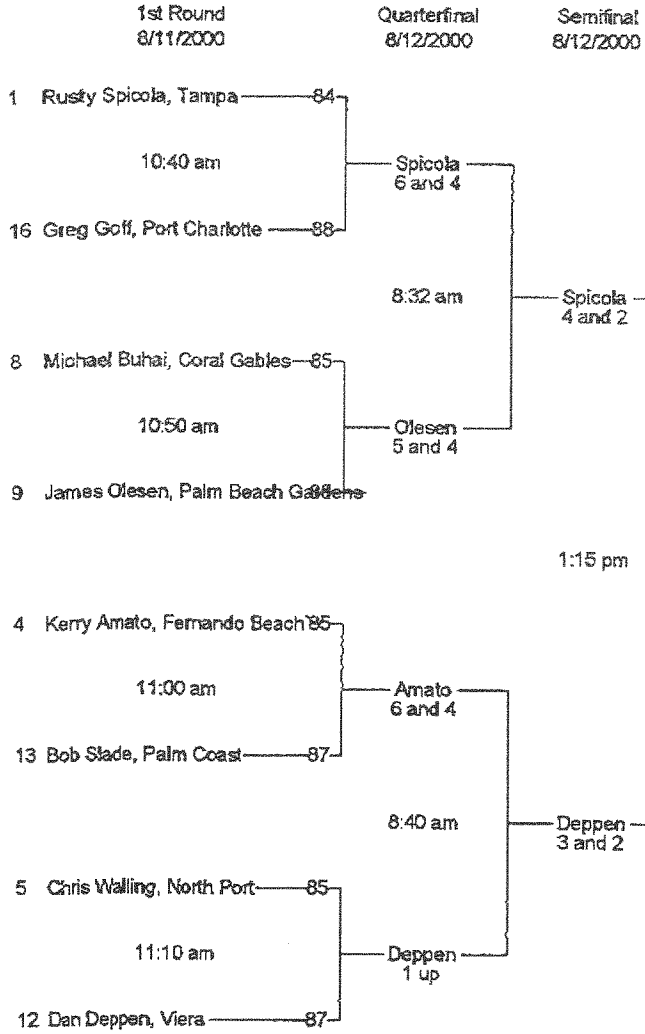

Match Play Championship Cobblestone Country Club Third Flight

UPPER HALF

LOWER HALF